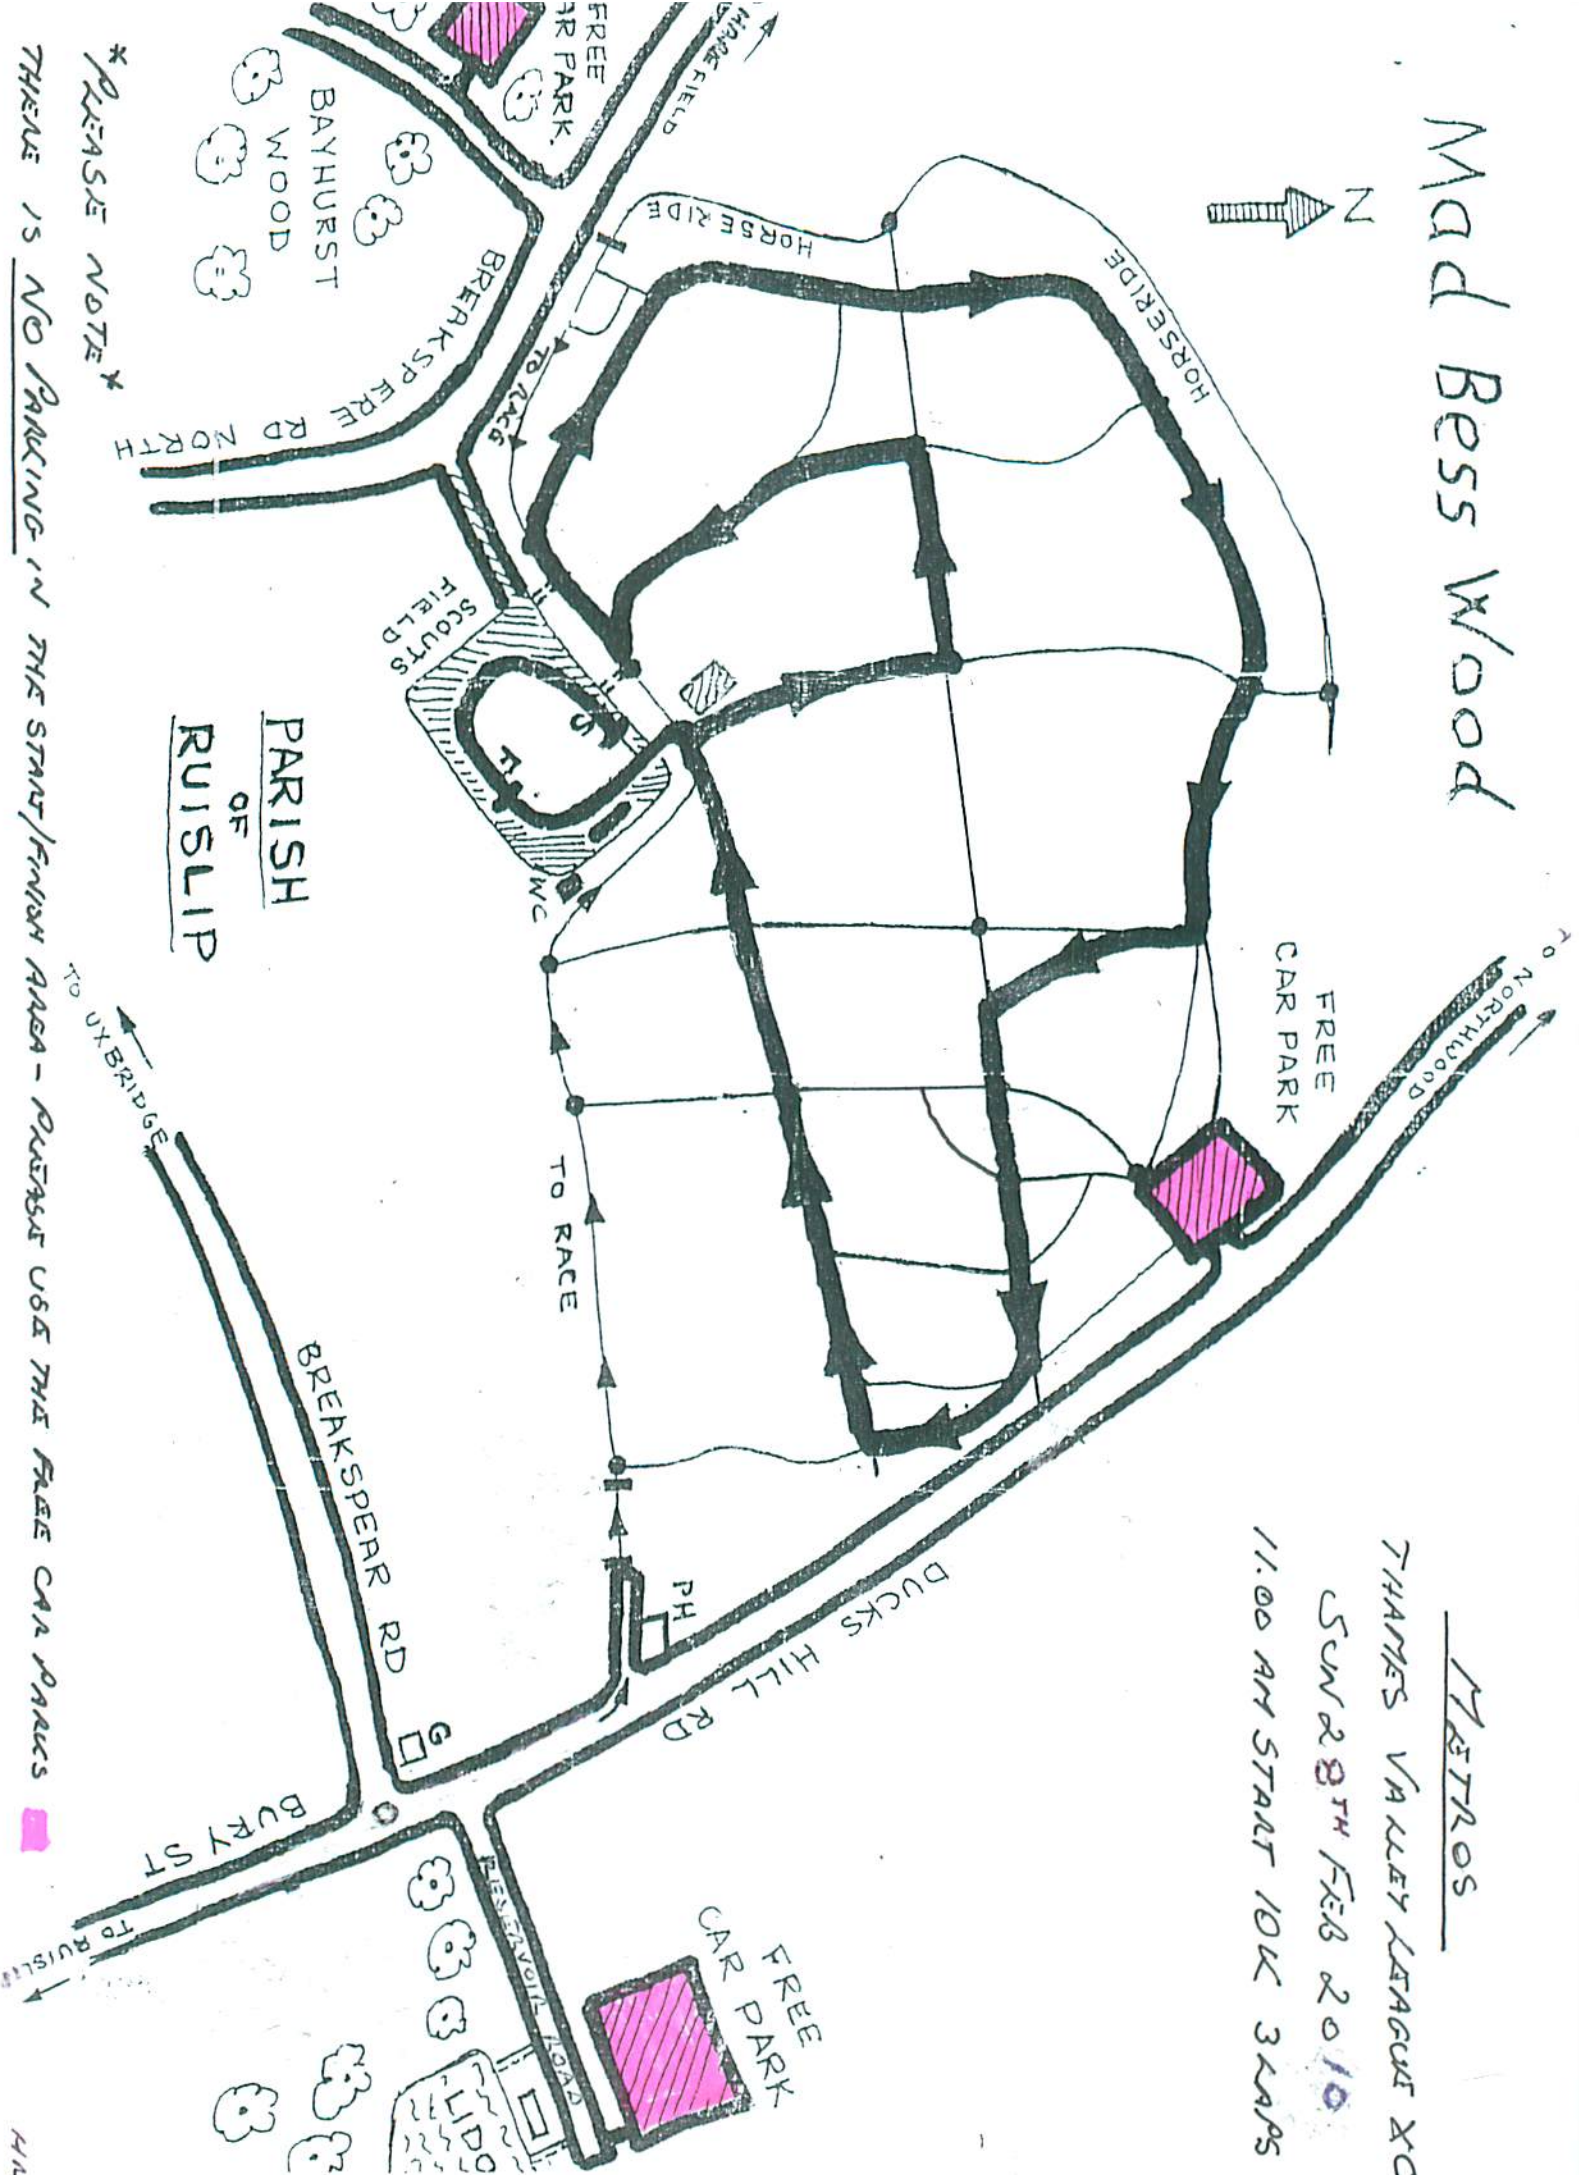

Mad Bess Wood

METROS

THAMES VALLEY LEAGUE XC

SUN 28TH FEB 2010

11.00 AM START 10K 3KAS

* PLEASE NOTE *
THERE IS NO PARKING IN THE START/FINISH AREA - PLEASE USE THE FREE CAR PARKS

MAP